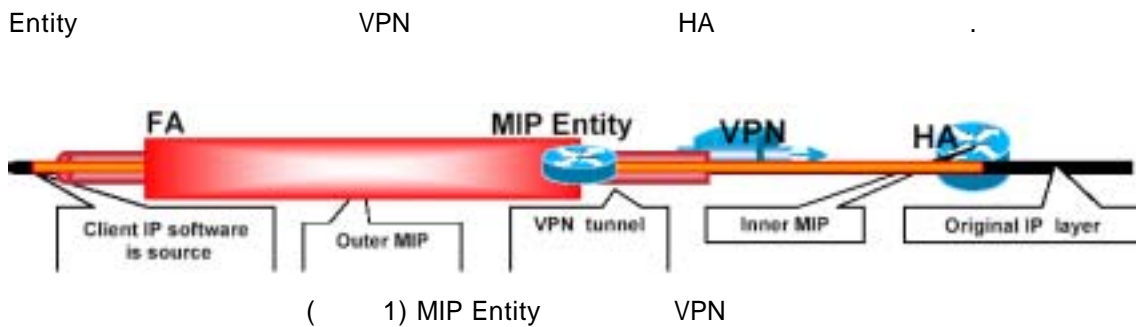

MN   VPN   가   HA   MIP
                  MN   VPN   IPsec   MN   VPN Gateway   VPN
                  MN   HA
MN   VPN
MN   MIP Entity   VPN   IPsec
MN