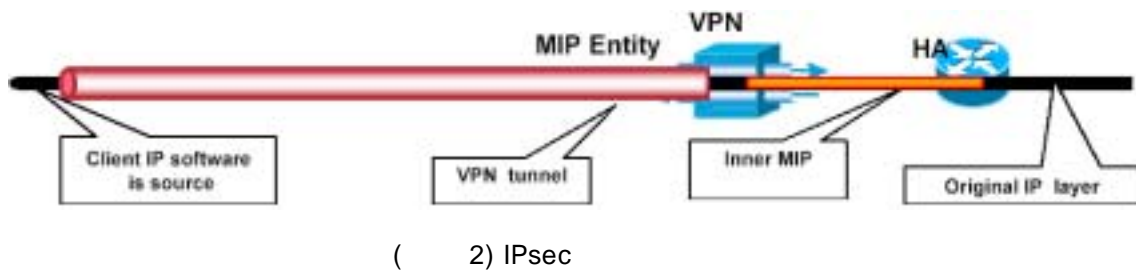

Handover

Mobile IP , Mobile node
Handover real time
Handover real time voice 60ms
handover time RFC handover
real time 3250ms
handover time handover L2 Trigger, Fast RS, Fast RA, Optimistic
DAD, HMIPv6 handover time 39ms
AP 802.11b handover delay 400ms

WG IESG NAT traversal for MIPv4,
MIPv6, MIPv6 HN-HA IPsec , AAA keys for MIPv4, regional
registrations for MIPv4, low-latency handoff for MIPv4 WG last call